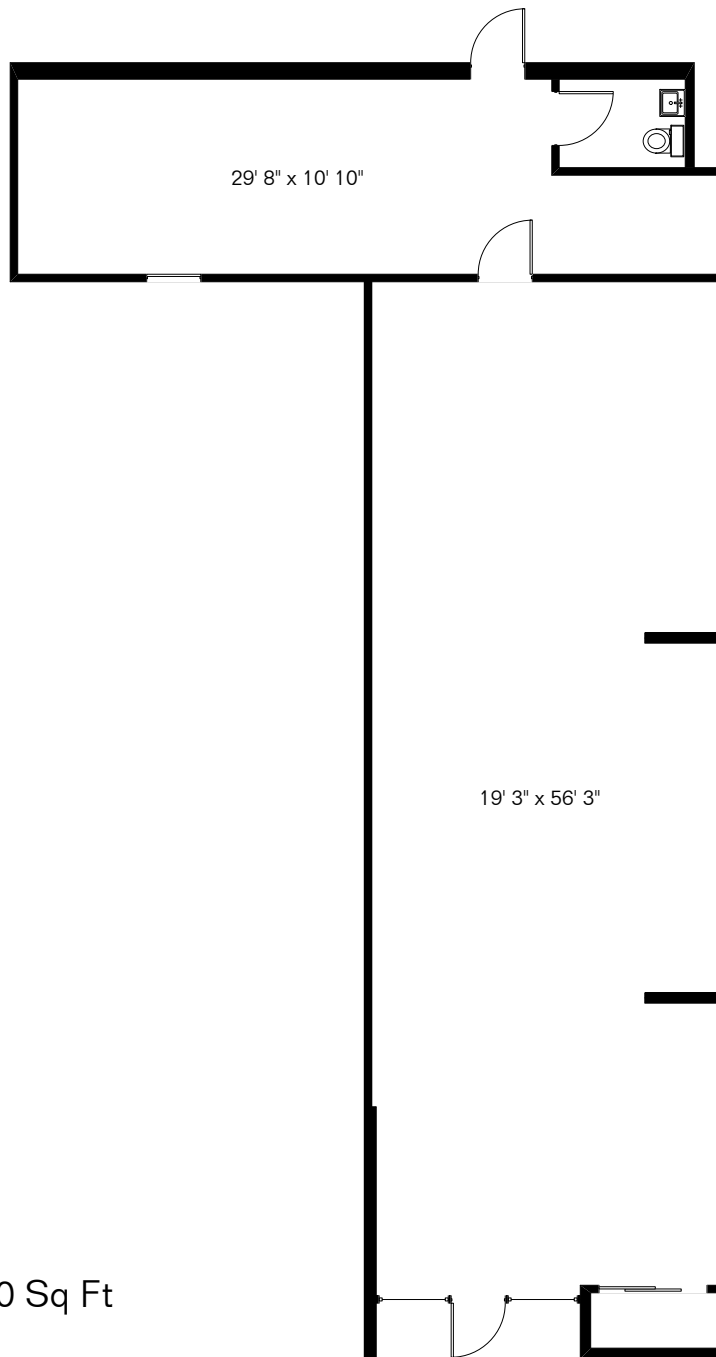

The square footages and room size information are deemed to be reliable but are not guaranteed and should be independently verified.

1740 E Fort Lowell Rd Ste 140

Gross 1,600 Sq Ft

Site Visit October 2019

Copyright 2019 Floor Plans First! LLC
All Rights Reserved.

www.FloorPlansFirst.com

Toll Free (877) 887-1500
Voice (520) 881-1500

Floor Plans First!
See the Floor Plan First!